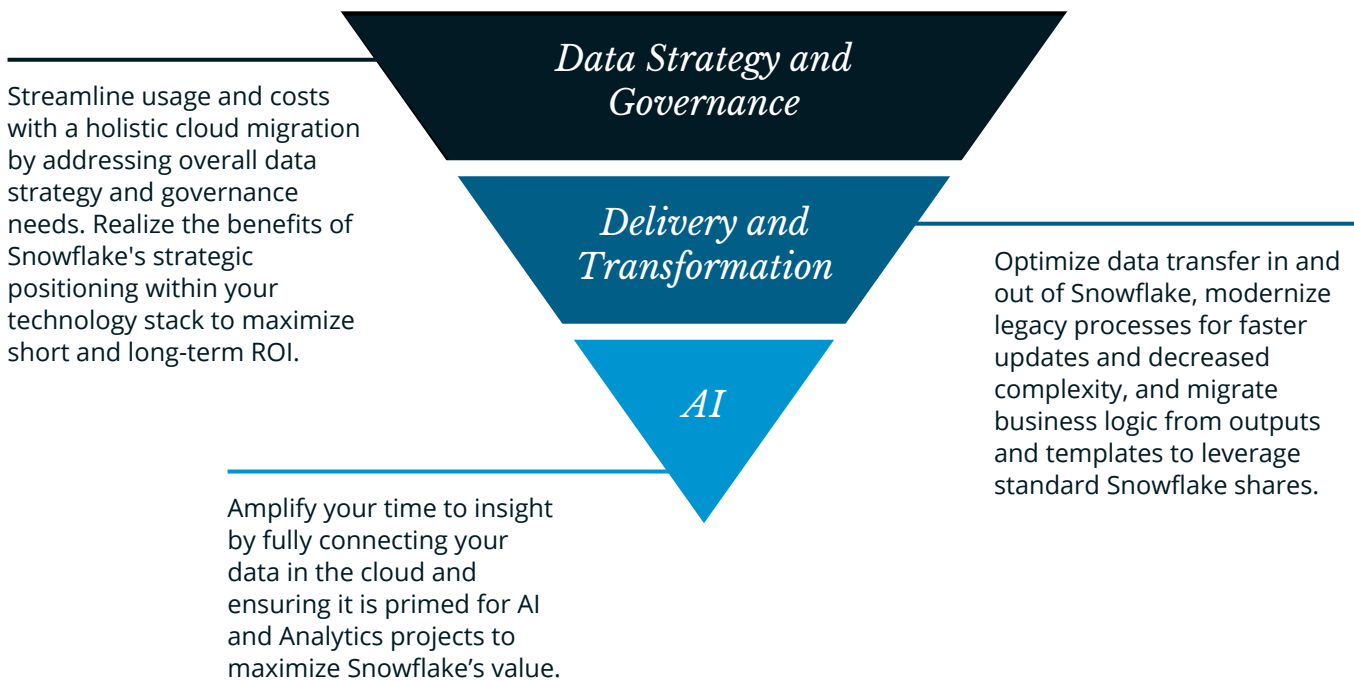

Modernize Your Data Management

Data Delivery and Transformation: Move More into Snowflake

Accelerate your Cloud Migration with Continuus

Seamlessly transition your on-premise data warehouse and legacy processes to Snowflake with Continuus. Through our technical expertise, partnerships, and core differentiator: financial industry experience, we are the premier service integrator to help you successfully transition to the cloud.

Continuus provides end-to-end consulting and data engineering services for cloud migrations that reduce operational complexity and cost, increase stability, and allow for faster database updates.

Whether you are just getting started with Snowflake or need to migrate the last of your processes, Continuus meets you where you are to design and deliver operational alpha.